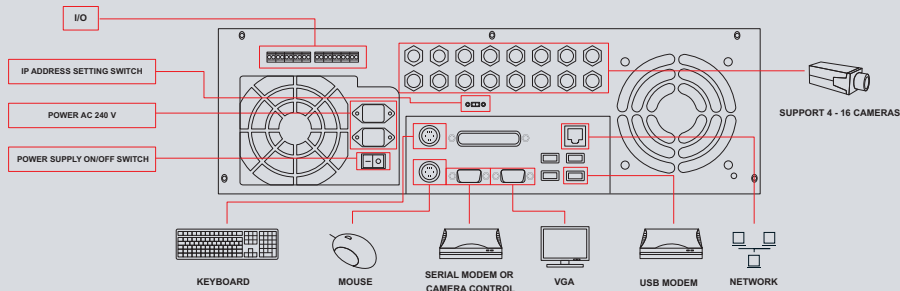

*Normal frame is 25 fps for PAL system and 30 fps for NTSC system.
**Service for camera mapping for the Video Viewer Software.