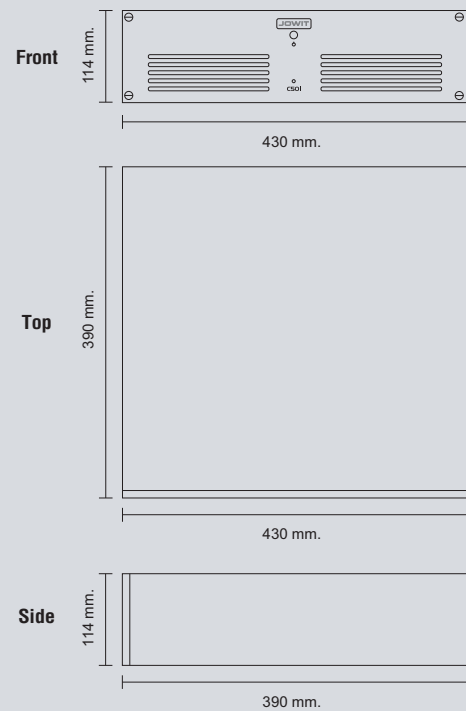

Model	Support Cameras		Input Cameras
	Analog	Digital (IP)	
Digital Video Recorder			
C501	✓		4
C502	✓		8
C503	✓		12
C504	✓		16
Network Video Recorder			
C511		✓	4
C512		✓	8
C513		✓	12
C514		✓	16
Hybrid Video Recorder			
C521	✓	✓	4
C522	✓	✓	8
C523	✓	✓	12
C524	✓	✓	16