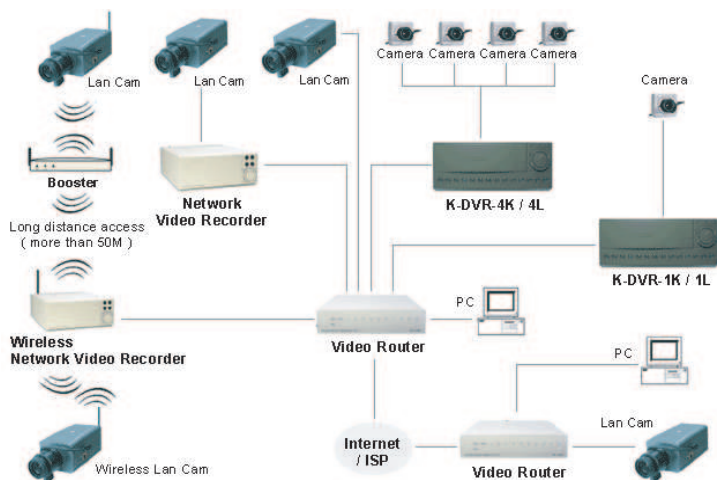

K-31CL, K-31WCL

Features

- o An inbuilt web server and network interface
- o Simultaneously export both the analogs and the digital images.
- o Motion detection
- o C- or CS- mount lens mount
- o Automatic white balance (AWB)
- o Automatic gain control (AGC)
- o Backlight Compensation (BLC)
- o Image quality selectable at 5 different levels for recording
- o 3 different resolution rates selectable for recording
- o Image brightness, contrast, saturation, and hue adjustable
- o Water marking
- o An inbuilt microphone
- o Support TCP/IP, DHCP, HTTP, UDP, FTP, SMTP (for E-mail), SNMP, NetBIOS, ICMP, DDNS, DNS protocol
- o Provides 7 periods of time recording according to the programmed schedule
- o Event triggered remote image storage via E-mail or/and FTP
- o Multi-level and multi-user secure management
- o Capable of working with various known multiplexers and quad processors.
- o Automatically check the time with the SNTP server via the internet
- o Firmware update via SD card
- o Third party application supported (see third party application page)
- o Fast ethernet 10/100 Base-TXport. (ONLY K-31CL)